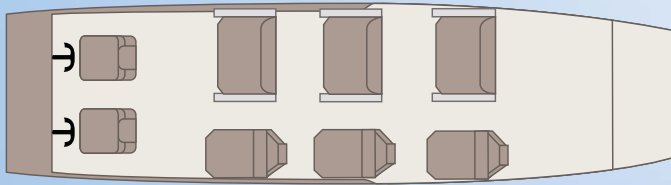

# GRAND CARAVAN - N92JJ

Range - 900 Nautical Miles

Top Speed 200mph

Cabin: 16'8"L X 5'3"W X 4'6"H

8 Passenger Seats

Cargo Pod