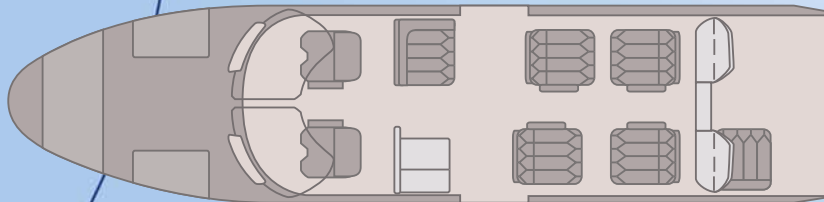

CITATION I - N800CJ

Range - 1324 Nautical Miles

Top Speed 410mph

Cabin: 12'8"L x 4'3"W x 4'10"H

Enclosed Lavatory

5 Passenger Seats

CITATION I N800CJ

GOLD
AVIATION SERVICES