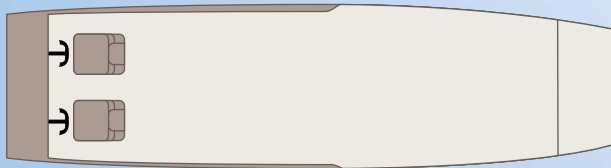

CARGO - N1243D

Range - 900 Nautical Miles

Top Speed 200mph

Cabin: 16'8"L x 5'3"W x 4'6"H

1 Passenger Seat plus Cargo

CARGO N1243D